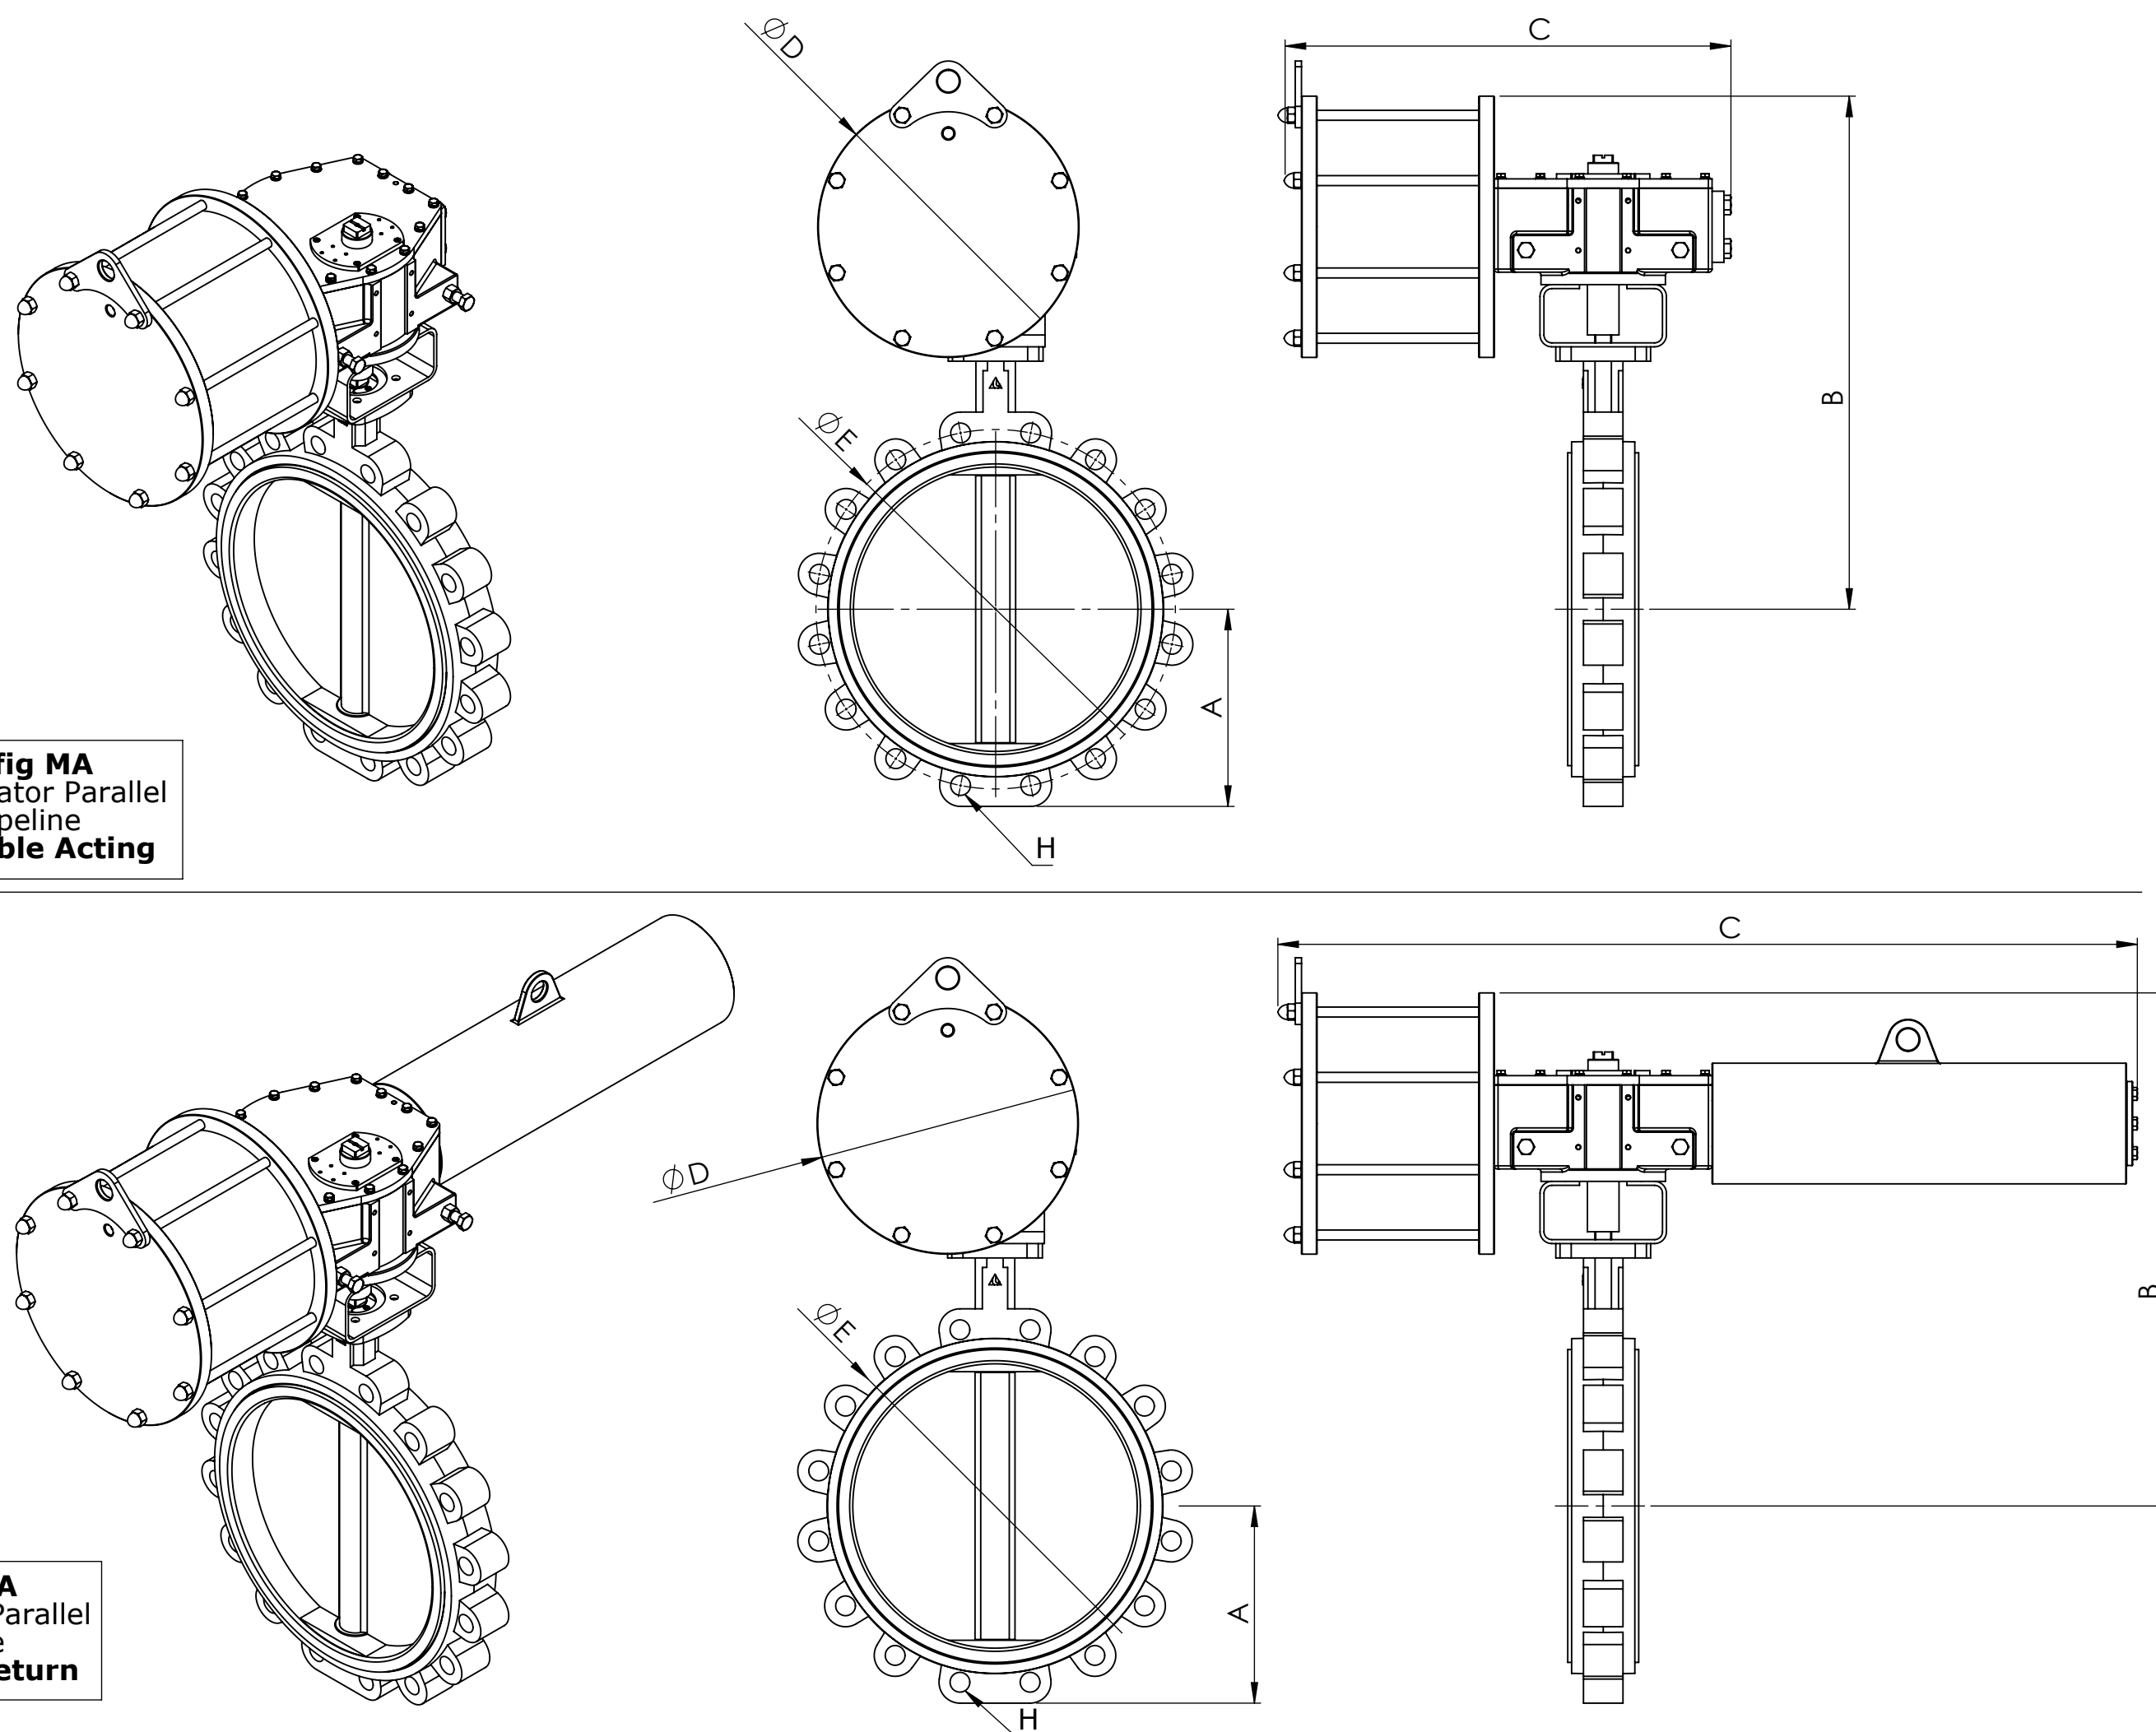

Drawing#:

5148Y0

**051 Series
Ductile Iron Lug
Resilient Seated
Butterfly Valve**

**Δ P 200/150
Differential Pressure**

Sized for 80 PSI

**Applicable Trims:
262, 263, 579, 582,
780, 783, 962**

REV: 0 Date: 5/21/20

AUTOMATED BUTTERFLY VALVE ASSEMBLY

Config MA
Actuator Parallel
to Pipeline
Double Acting

Config MA
Actuator Parallel
to Pipeline
Spring Return

For smaller sizes Reference Drawing:

5148M0

For Jackscrew/Handpump