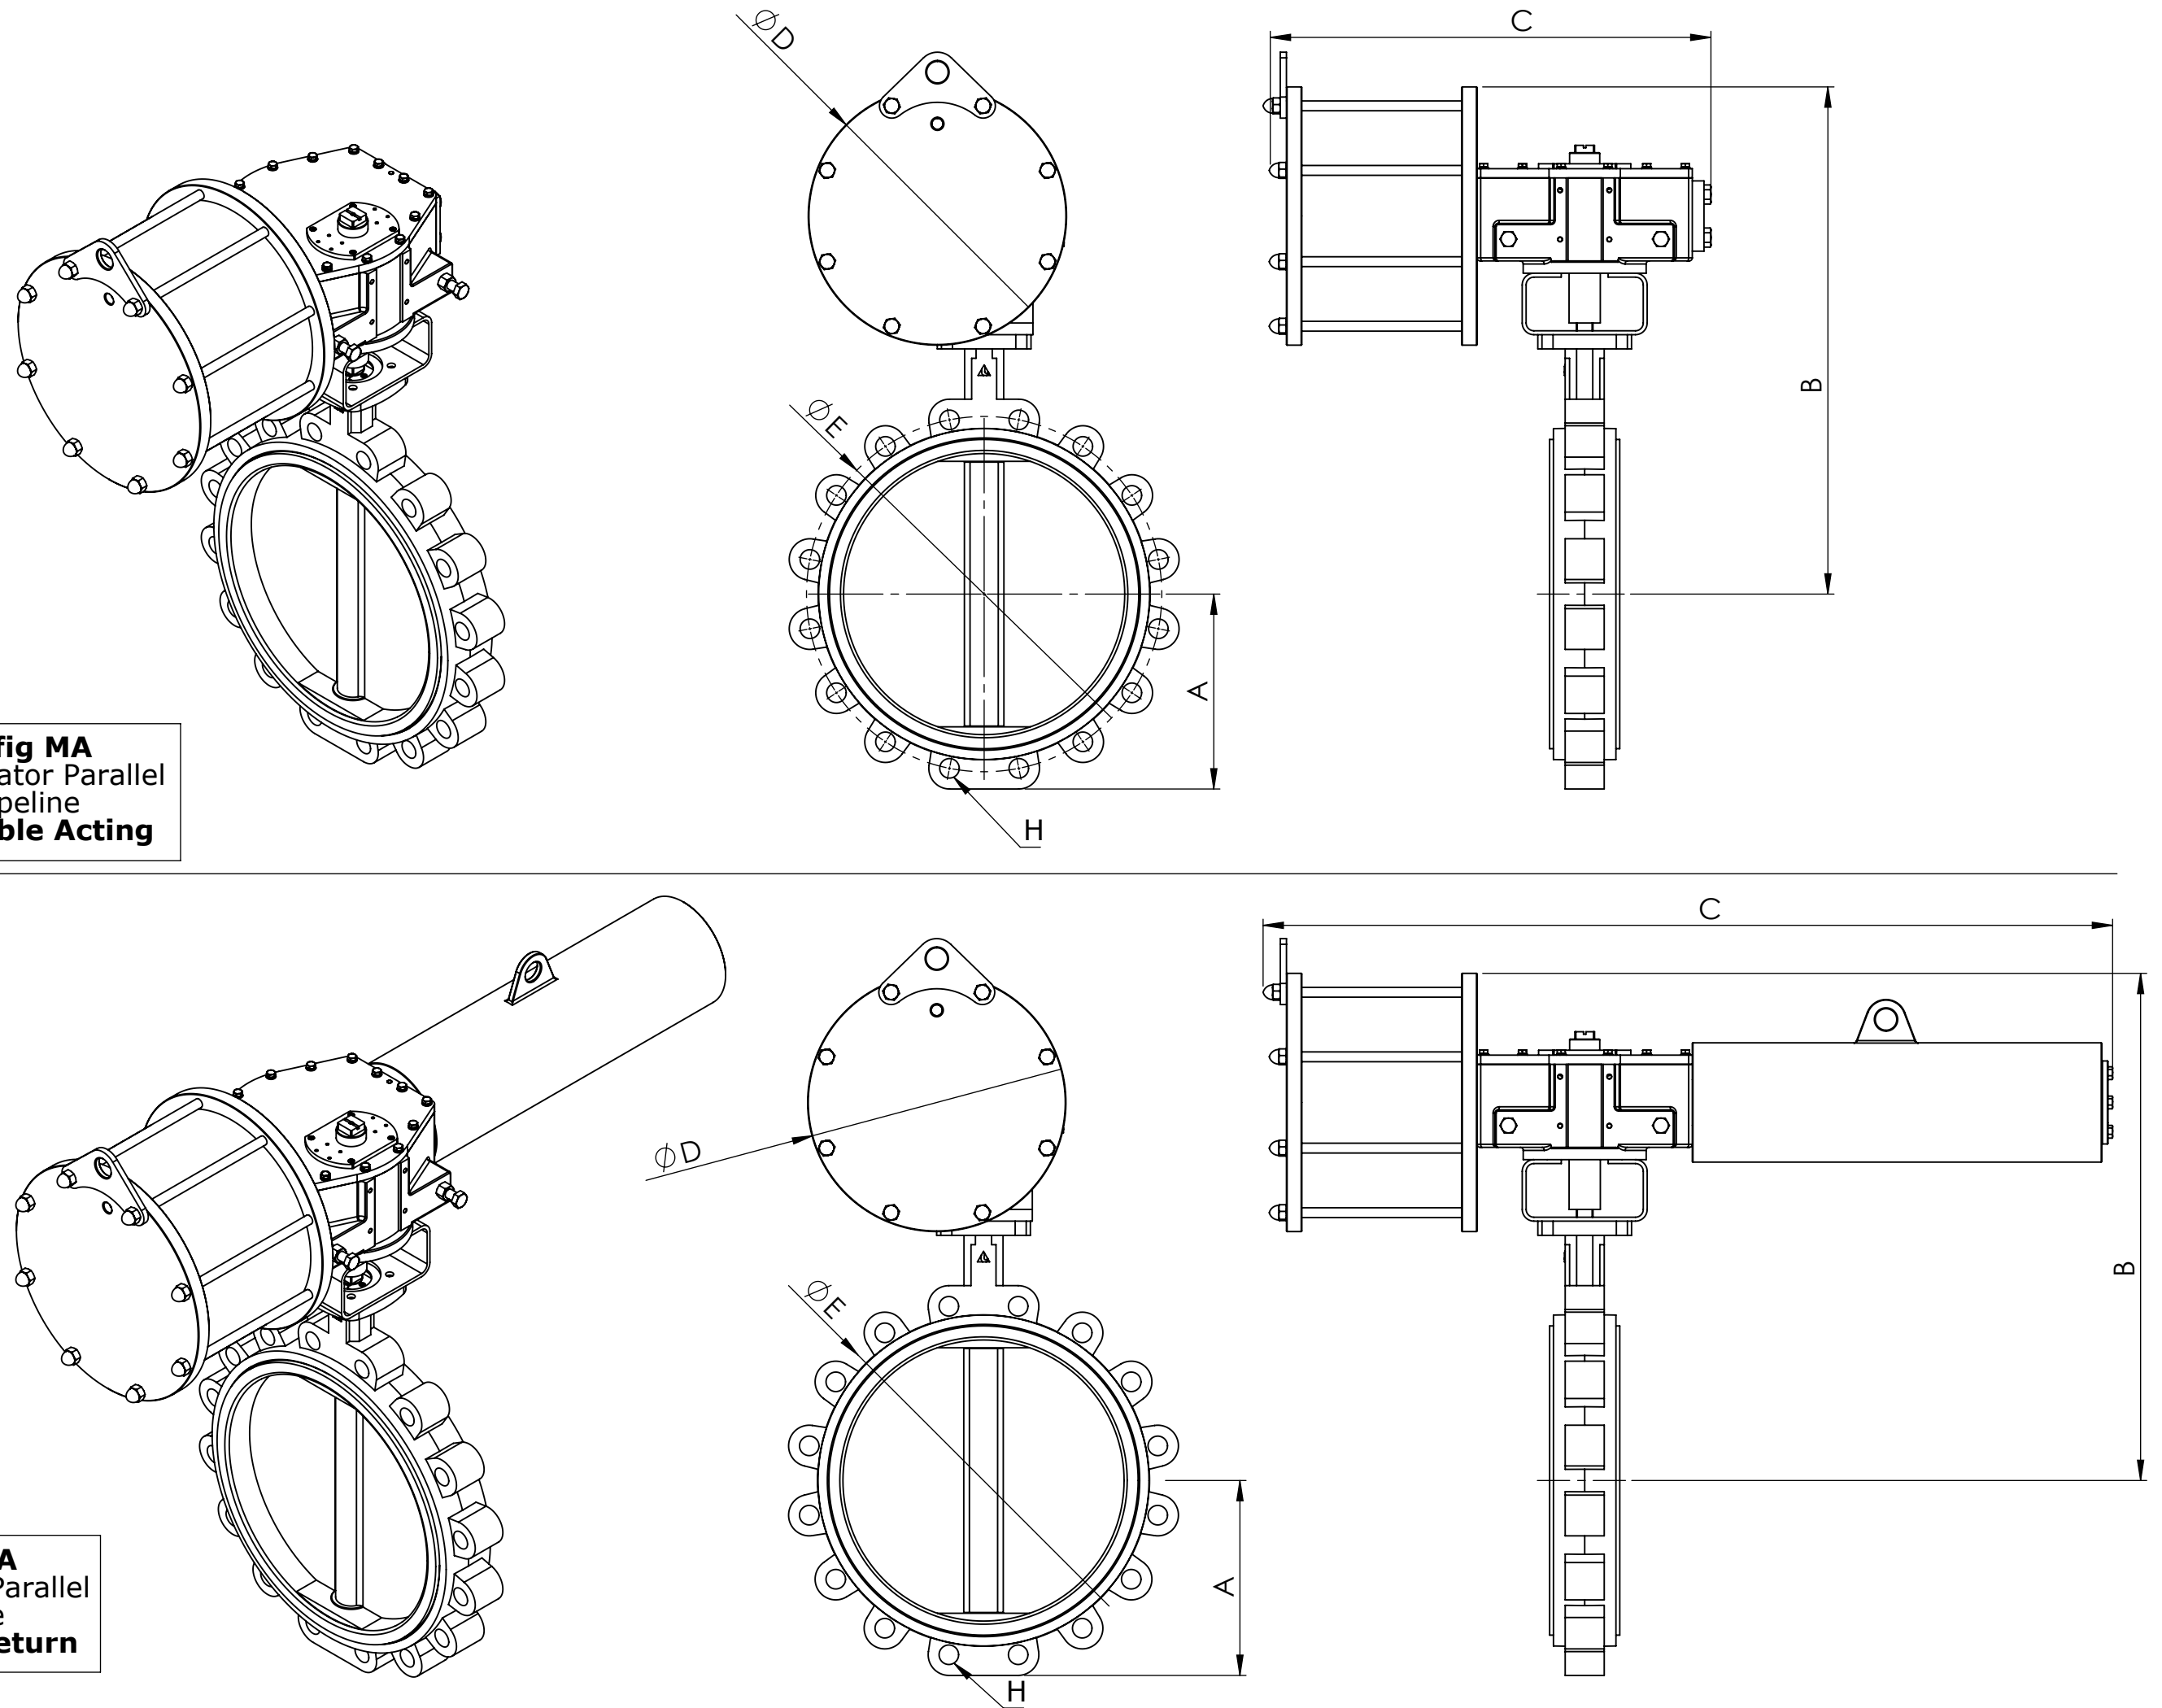

Drawing#:

6148Y0

**651 Series
Stainless Steel Lug
Resilient Seated
Butterfly Valve**

**△ P 200/150
Differential Pressure**

Sized for 80 PSI

**Applicable Trims:
465, 479, 492**

REV: 0 Date: 6/25/20

AUTOMATED BUTTERFLY VALVE ASSEMBLY

Config MA
Actuator Parallel
to Pipeline
Double Acting

Config MA
Actuator Parallel
to Pipeline
Spring Return

For smaller sizes Reference Drawing:

6148M0

For Jackscrew/Handpump

Option Reference Drawing:

6148YH